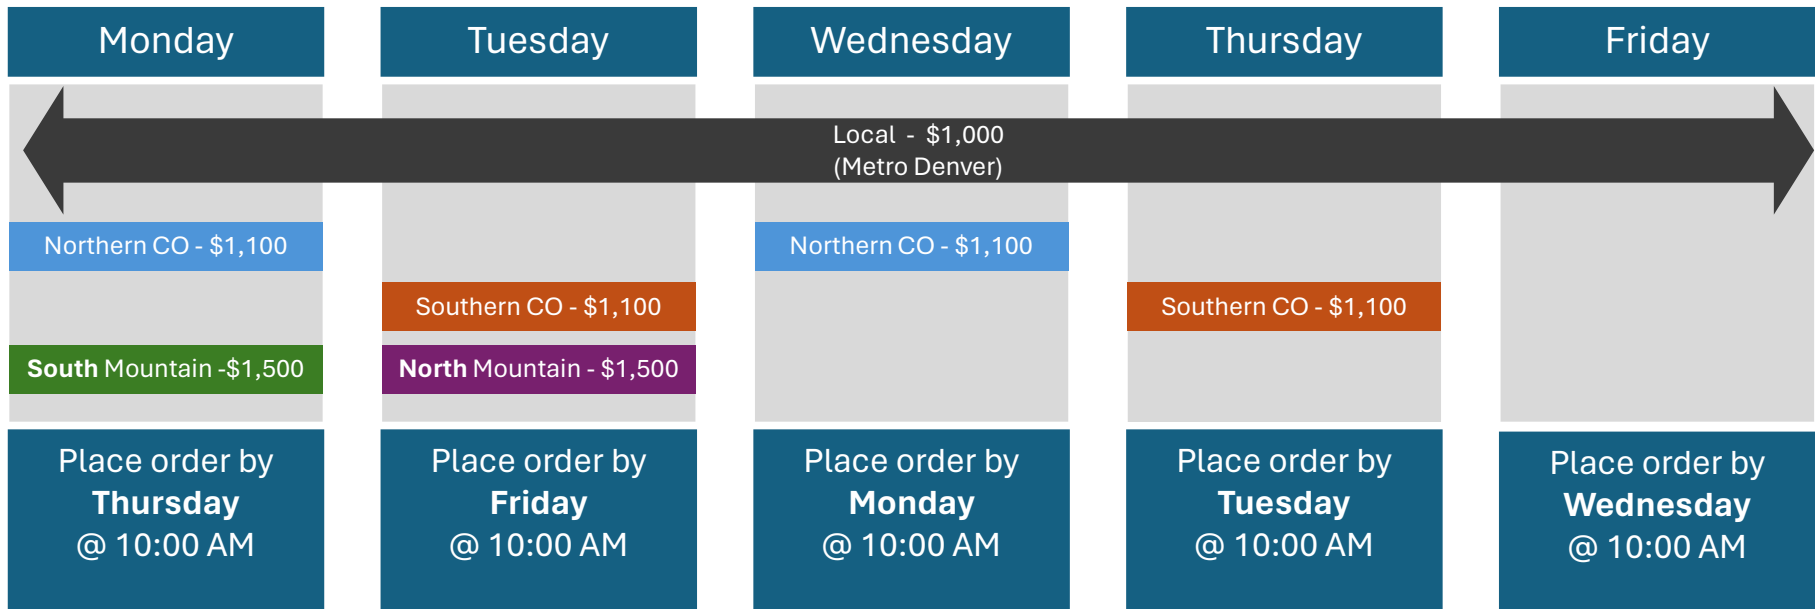

## Delivery Schedule and Minimums

-> **DELIVERY CUTOFF** - The cutoff for all deliveries is 10:00 AM, **2 BUSINESS DAYS** prior to the date of delivery, dependent on truck availability.

-> **PICKUP CUTOFF** - Pickups are available Monday – Friday. The cutoff for all pickups is 10:00 AM, **2 BUSINESS DAYS** prior to the requested pickup date.

| Local (Metro Denver) - \$1000 |
|-------------------------------|
| Arvada                        |
| Aurora                        |
| Boulder                       |
| Brighton                      |
| Broomfield                    |
| Centennial                    |
| Commerce City                 |
| Denver                        |
| Englewood                     |
| Erie                          |
| Evergreen                     |
| Federal Heights               |
| Fort Morgan                   |
| Golden                        |
| Greenwood Villiage            |
| Highlands Ranch               |
| Lafayette                     |
| Lakewood                      |
| Littleton                     |
| Longmont                      |
| Louisville                    |

| Northern Colorado - \$1100 |
|----------------------------|
| Berthoud                   |
| Eaton                      |
| Fort Collins               |
| Johnstown                  |
| Loveland                   |
| Milliken                   |
| Nederland                  |
| Windsor                    |

| Southern Colorado - \$1100 |
|----------------------------|
| Castle Rock                |
| Colorado Springs           |
| Elizabeth                  |
| Florissant                 |
| Fountain                   |
| Franktown                  |
| Monument                   |
| Parker                     |