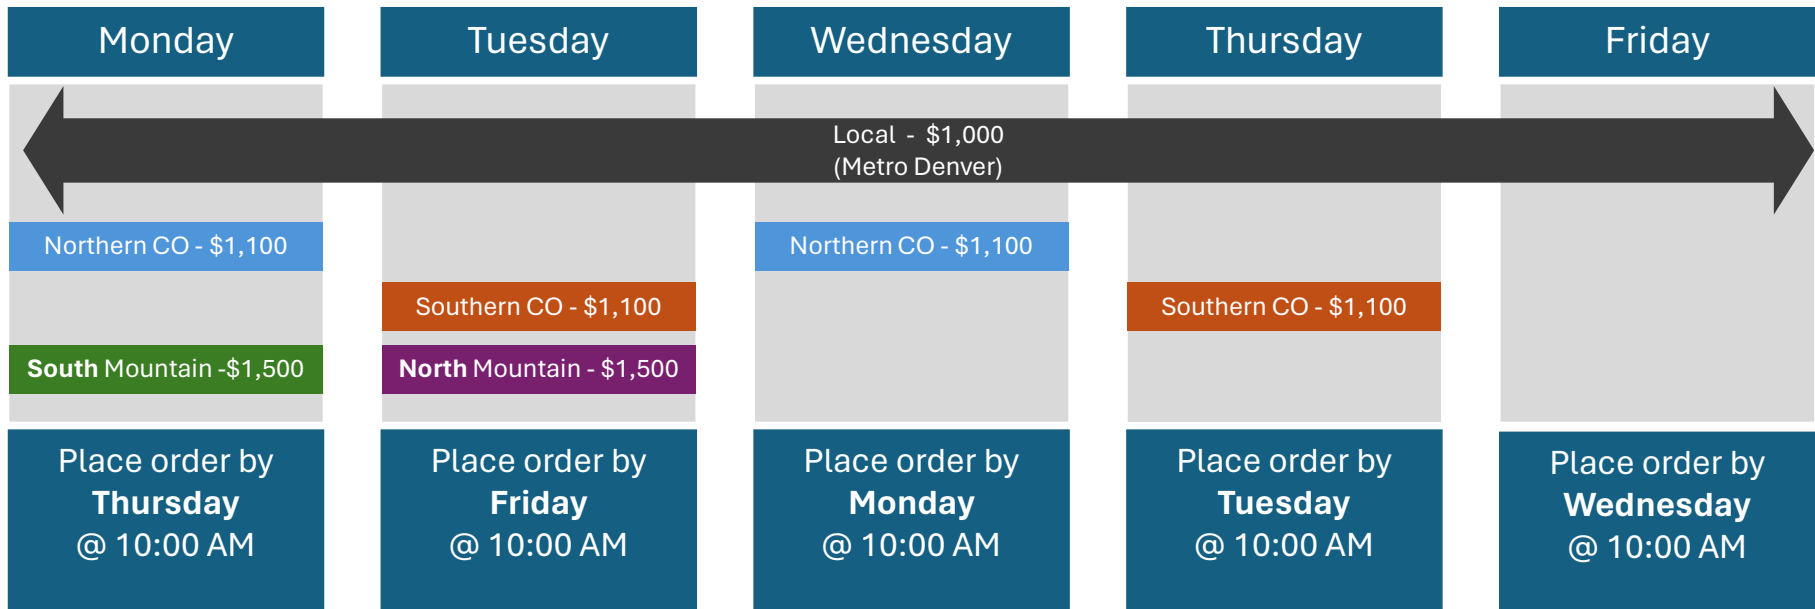

## Delivery Schedule and Minimums

-> **DELIVERY CUTOFF** - The cutoff for all deliveries is 10:00 AM, **2 BUSINESS DAYS** prior to the date of delivery, dependent on truck availability.

-> **PICKUP CUTOFF** - Pickups are available Monday – Friday. The cutoff for all pickups is 10:00 AM, **2 BUSINESS DAYS** prior to the requested pickup date.

Local (Metro Denver) - \$1000
Arvada
Aurora
Boulder
Brighton
Broomfield
Centennial
Commerce City
Denver
Englewood
Erie
Evergreen
Federal Heights
Fort Morgan
Golden
Greenwood Villiage
Highlands Ranch
Lafayette
Lakewood
Littleton
Longmont
Louisville

Long Distance
Montrose
Rangely

South Mountain - \$1500
Basalt
Breckenridge
Carbondale
Central City
Confier
Crested Butte
Dillion
Eagle
Edwards
El Jebel
Fairplay
Glenwood Springs
Gypsum
Silverthorne
Vail
Wolcott

North Mountain - \$1500
Granby
Grand Lake
Oak Creek
Steamboat Springs